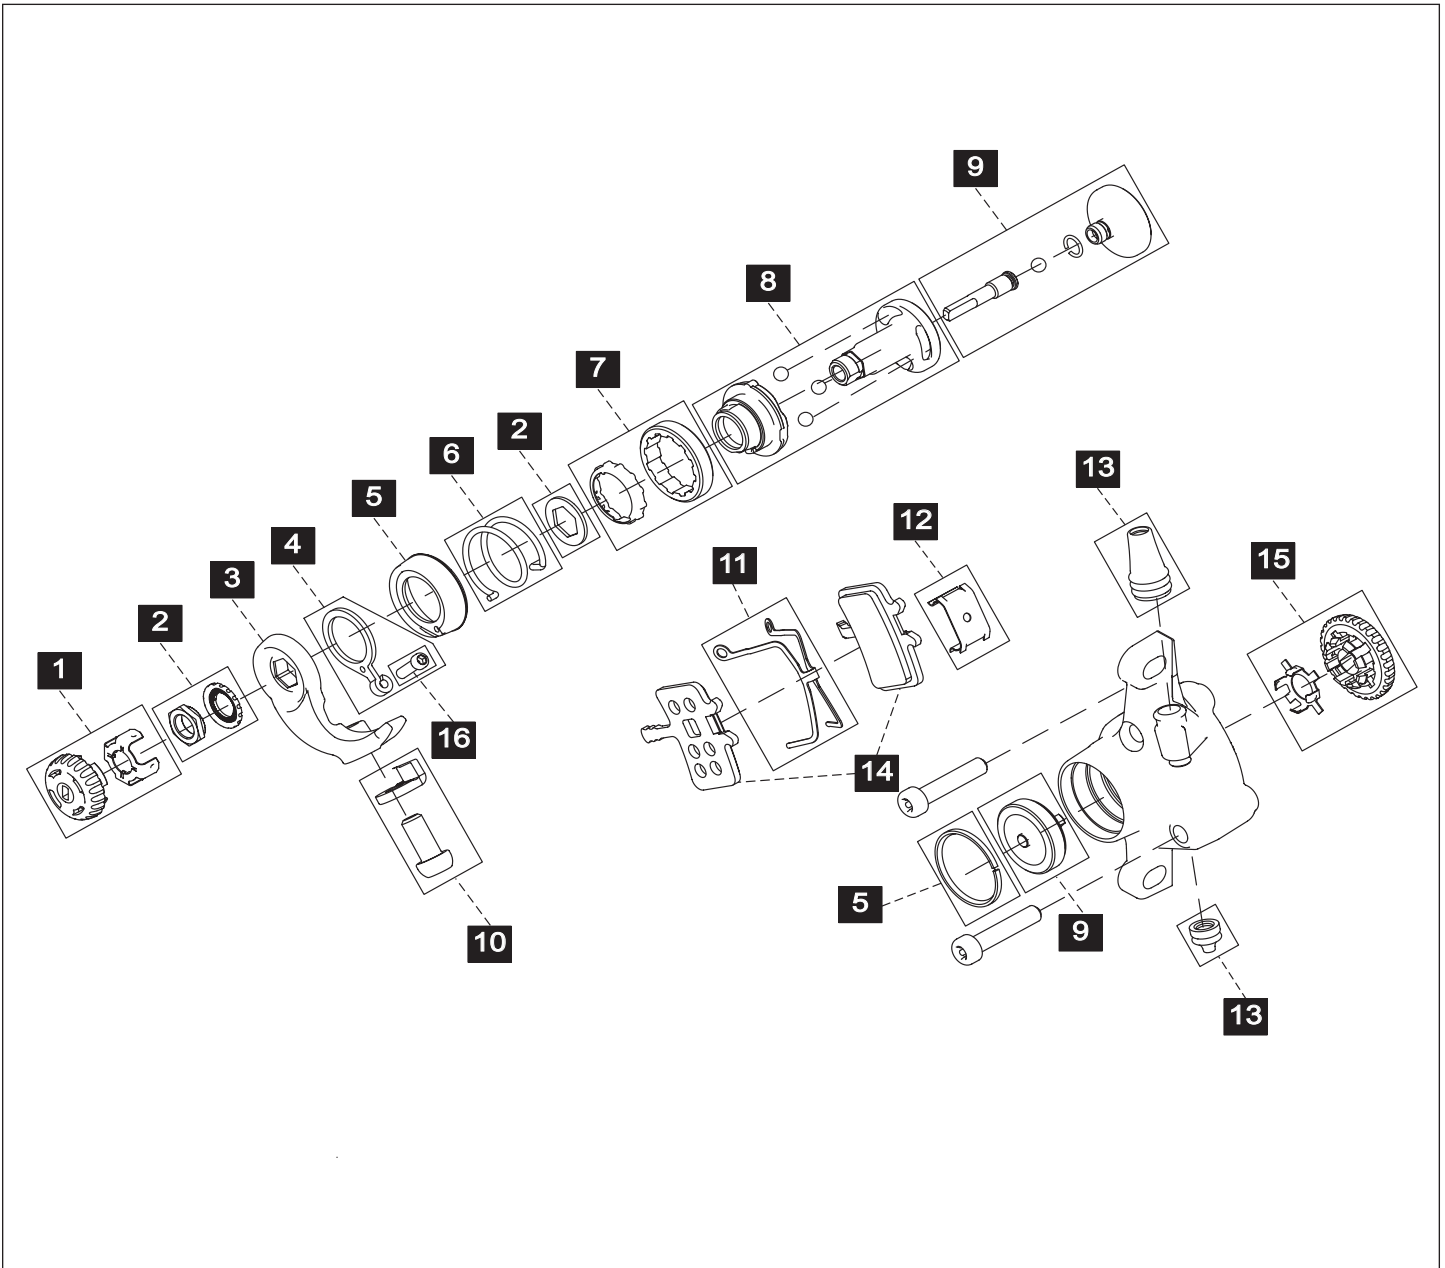

BB7 2005

1	BB7 - Outer Pad Adjuster Knob Kit	11.5377.106.200
2	BB7 - Torque Arm Lock-Nut Kit (type N)	11.5378.150.400
3	BB7 - Torque Arm MTB	11.5378.415.400
	BB7 - Torque Arm Road	11.5310.246.000
4	BB7 - Spring Adjust Assy (type N)	11.5378.140.500
5	BB7 - Caliper Body Seal Kit (type N)	11.5378.500.700
6	BB7 - Caliper Return Spring (type N)	11.5378.600.400
7	BB7 - Caliper Lockring & Retainer (type N)	11.5378.800.800
8	BB7 - Caliper Cam Kit MTB (type N)	11.5378.900.500
	BB7 - Cam Kit, Road	11.5378.122.100
9	BB7 - Pressure Foot Kit	11.5378.100.900
10	BB7 - Cable Anchor Bolt & Wash (type N)	11.5378.700.100
11	Avid Disc Brake Pad Spreader 10pk	11.5368.501.700
12	BB7 - Pad Spring, Qty 2	11.5310.390.000
13	BB7 - Caliper Cable Boot Kit, 10pk	11.5368.302.000
14	Avid Disc Brake Pad	11.5369.207.700
15	BB7 - Inner Pad Adjuster Knob Kit	11.5377.206.900
16	BB7 - Caliper Spring Adj Screw, 20pk	11.5377.140.600

NOT SHOWN:
Rotor Bolt Kit

11.5363.012.300