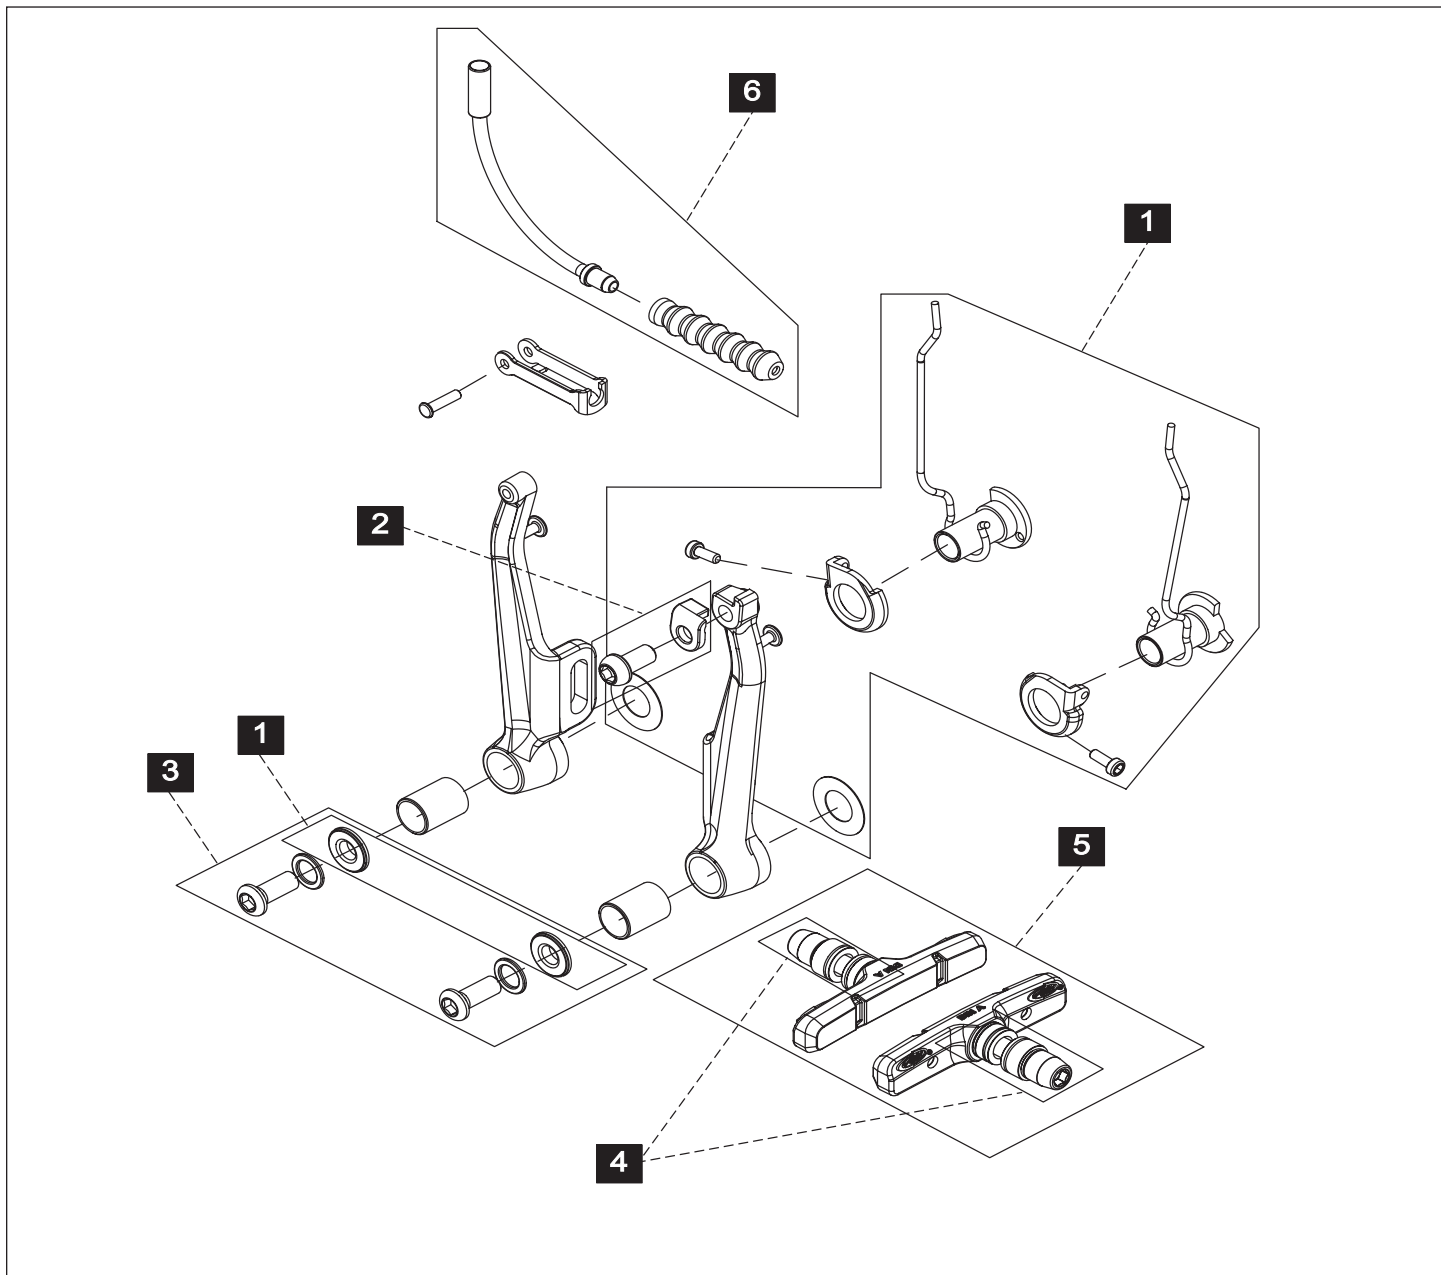

2005 SINGLE DIGIT 5

1	Single Digit 5 - Brake Arm Spring Kit (L & R)	11.5309.988.000
2	Single Digit Cable Anchor Kit, Qty 2	11.5309.989.000
3	Single Digit Brake Arm Mounting Kit, Qty 2	11.5309.991.000
4	Single Digit Pad Hardware Kit (L & R), Qty 2	11.5310.371.000
	Rim Wrangler Brake Pad Hdw'r 10pk	11.5360.400.100
5	20 R Pads - Standard, Qty 2	11.5319.102.000
	20 R Pads - Bulk (50 Pair per box)	11.5319.201.000
6	*Noodle/Overcoat - 90, Qty 1	*11.5362.100.800
	*Noodle/Overcoat - 110, Qty 1	*11.5362.200.500
	*Noodle/Overcoat - 135, Qty 1	*11.5362.300.200

NOT SHOWN:

1. Single Digit Hair Pin (Brake Pad Pin) Kit
   **Single Digit SL/7 - Noodle Boot, Qty 2

11.5309.993.000
**11.5362.402.300

**Reference page 9 (Single Digit SL/7) for appearance of Noodle Boot kit.

*Reference page 9 (Single Digit SL/7) for appearance of Noodle/Overcoat kit.