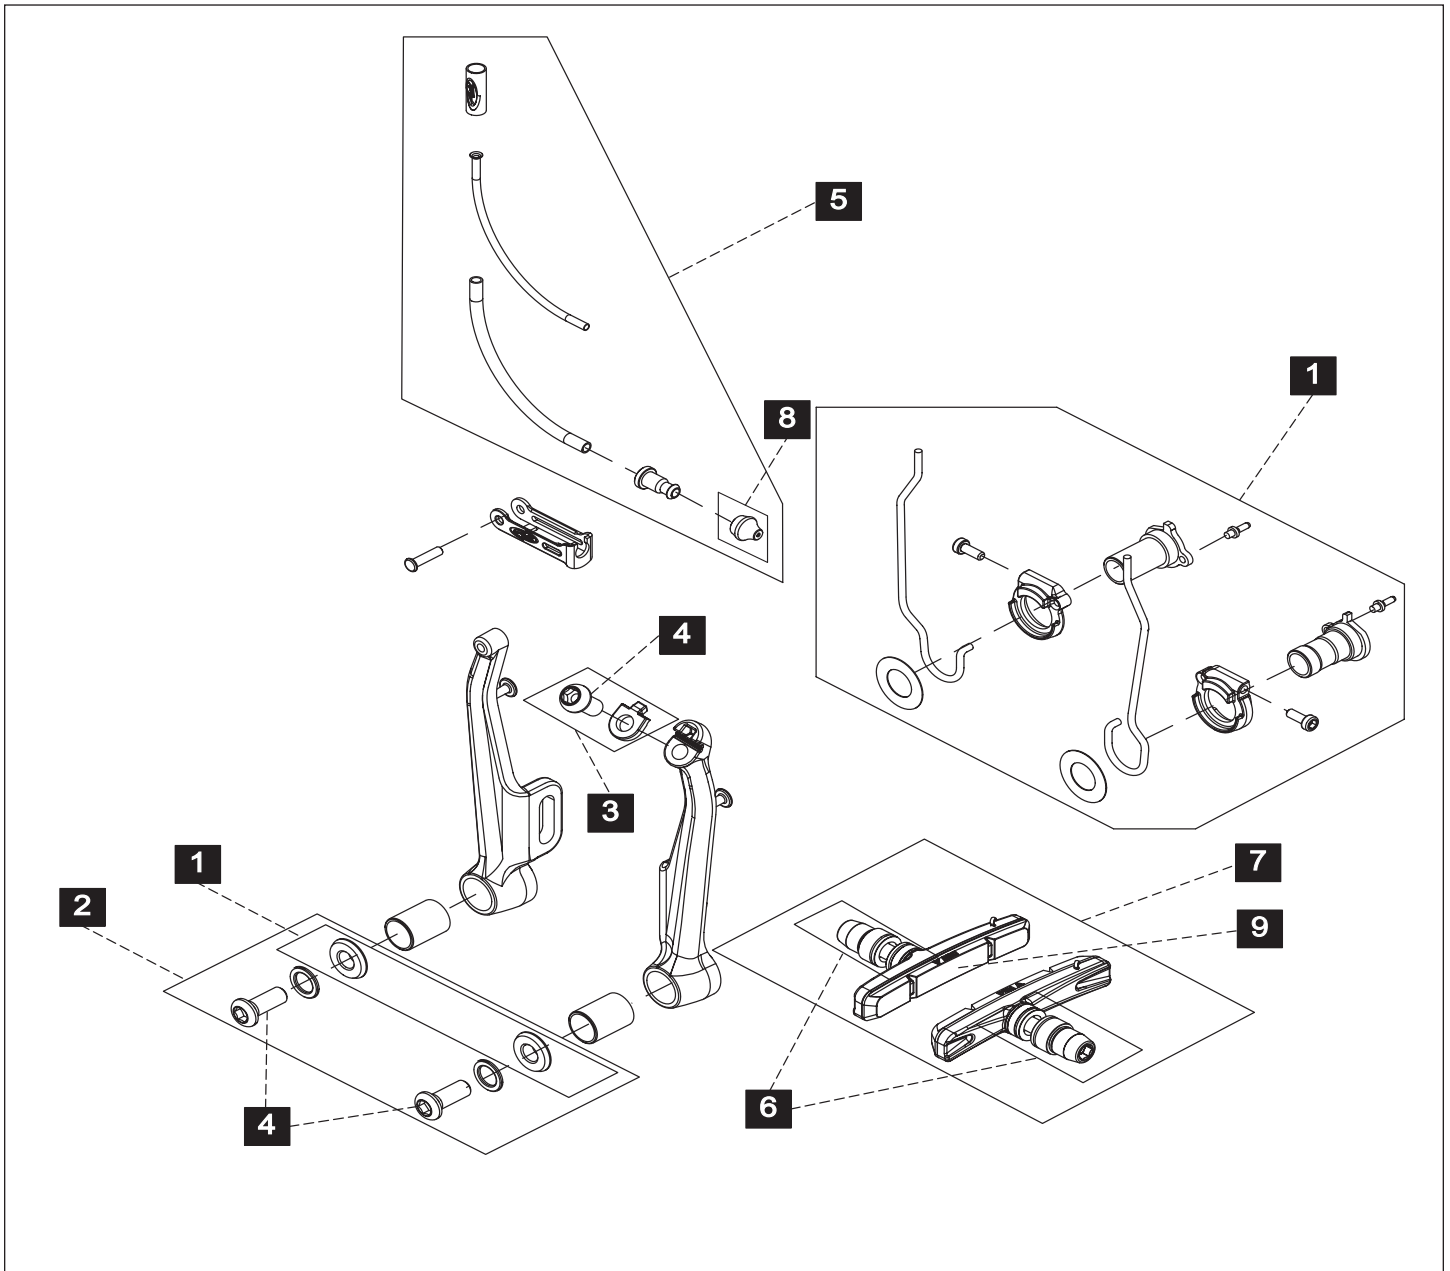

SINGLE DIGIT SL/7 2005

1	Single Digit SL - Brake Arm Spring Kit (L & R)	11.5309.986.000
	Single Digit 7 - Brake Arm Spring Kit (L & R)	11.5309.987.000
2	Single Digit SL - Brake Arm Mounting Kit, Qty 2	11.5309.992.000
	Single Digit Brake Arm Mounting Kit, Qty 2	11.5309.991.000
3	Single Digit - SL Cable Anchor Kit, Qty 2	11.5309.990.000
4	Single Digit TI Bolt Kit - per wheel	11.5360.500.800
5	Noodle/Overcoat - 90, Qty 1	11.5362.100.800
	Noodle/Overcoat - 110, Qty 1	11.5362.200.500
	Noodle/Overcoat - 135, Qty 1	11.5362.300.200
6	Single Digit Pad Hardware Kit (L & R), Qty 2	11.5310.371.000
	Rim Wrangler Brake Pad Hdwr 10pk	11.5360.400.100
7	Rim Wrangler 2 Pads Silver, Qty 2	11.5336.101.000
	Rim Wrangler 2 Pads Black, Qty 2	11.5336.102.700
8	Single Digit SL/7 - Noodle Boot, Qty 2	11.5362.402.300
9	Rim Wrangler 2 Inserts - Standard, Qty 2	11.5337.100.200
	Rim Wrangler 2 Inserts - Ceramic, Qty 2	11.5337.300.600

NOT SHOWN:
Single Digit Hair Pin (Brake Pad Pin) Kit 11.5309.993.000