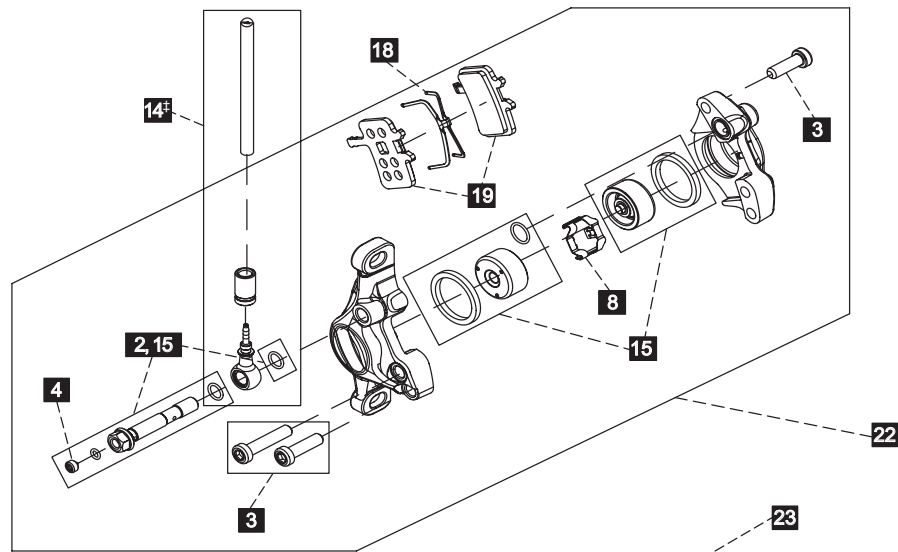

JUICY 7 2004-2005

† Compression hose nut, compression fitting, and hose barb not assembled into Lever assembly.

‡ Banjo and hose crimp ferrule crimped to hose. Banjo included with Hydraulic Line kit only.

1	05 Juicy 5, 04-05 Juicy 7 Pivot Pin Kit, Qty 2	11.5350.300.700	
2	05 Juicy 5, 04-05 Juicy 7 Banjo Bolt, Qty 2	11.5350.800.200	
3	05 Juicy 5, 04-05 Juicy 7 Calip Body Bolt, (1 set of 3)	11.5350.900.900	
4	05 Juicy 5, 04-05 Juicy 7 Calip Bleed Screw, Qty 2	11.5351.100.200	
5	05 Juicy 5, 04-05 Juicy 7 Lvr Bleed Screw, Qty 2	11.5351.200.900	
6	05 Juicy 5, 04-05 Juicy 7 Hose Barb Pack 10pk	11.5351.700.400	
7	05 Juicy 5, 04-05 Juicy 7 Comp Hose Fitting 10pk	11.5351.800.100	
8	05 Juicy 5, 04-05 Juicy 7 Pad Retainer, Qty 2	11.5352.100.100	
9	04-05 Juicy 7 Lever Blade Kit, Qty 1	11.5350.200.000	
10	05 Juicy 7 Star Wheel Kit, Qty 2	11.5309.759.000	
11	05 Juicy 7 Reservoir Kit, Qty 1	11.5309.760.000	
12	05 Juicy 7 Lever Overhaul Kit, Qty 1	11.5309.763.000	
13	05 Juicy 7 Worm Gear Kit, Qty 1	11.5309.762.000	
14	05 Juicy 5 & 7 Hydraulic Line Kit, Qty 1 (2000mm Hose)	11.5309.761.000	
15	05 Juicy 5 & 7 Caliper Overhaul, Qty 1	11.5309.764.000	
16	05 Juicy 5 & 7 Compression Nut 5pk	11.5309.766.000	
17	05 Juicy Compression Hose Fitting Kit, Qty 1	11.5309.765.000	
18	Avid Disc Brake Pad Spreader 10pk	11.5368.501.700	
19	Avid Disc Brake Pad, Qty 2	11.5369.207.700	
20	05 Juicy 5/7 Lever Clamp Bolt, Qty 2	11.5310.383.000	
21	05 Juicy 5/7 Lvr Pushrod, Qty 2	11.5310.379.000	
22	05 Juicy 7 Caliper Assy (assembled)	11.5310.312.000	
23	05 Juicy 7 Lever/Body Assy (assembled)	11.5310.315.000	
	NOT SHOWN:		
	Rotor Bolt Kit		11.5363.012.300
	Bleed Kit		11.5350.100.300
	Avid DOT Fluid 2 oz. Bottle		11.5352.300.500
	2004 Juicy 7 (only)		
	10 04 Juicy 7 Star Wheel Kit, Qty 2		11.5350.400.400
	11 04 Juicy 7 Reservoir, Qty 1		11.5350.600.800
	12 04 Juicy 7 Lever Overhaul Kit, Qty 1		11.5351.400.300
	13 04 Juicy 7 Worm Gear Kit, Qty 1		11.5351.300.600
	14 04 Juicy 7 Hydraulic Line Kit, Qty 1		11.5350.700.500
	15 04 Juicy 7 Caliper Overhaul, Qty 1		11.5351.500.000
	16 04 Juicy 7 Compression Nut 5pk		11.5351.900.800
	17 04 Juicy Hose Fitting Kit, Qty 1		11.5351.600.700
	NOT SHOWN (2004 Juicy 7):		
	04 Juicy 7 Lever (split) Clamp Kit		11.5352.200.800
	04 Juicy 7 Reservoir Cap Kit		11.5350.500.100
	*2005 Juicy part appearance may differ from 2004 Juicy parts.