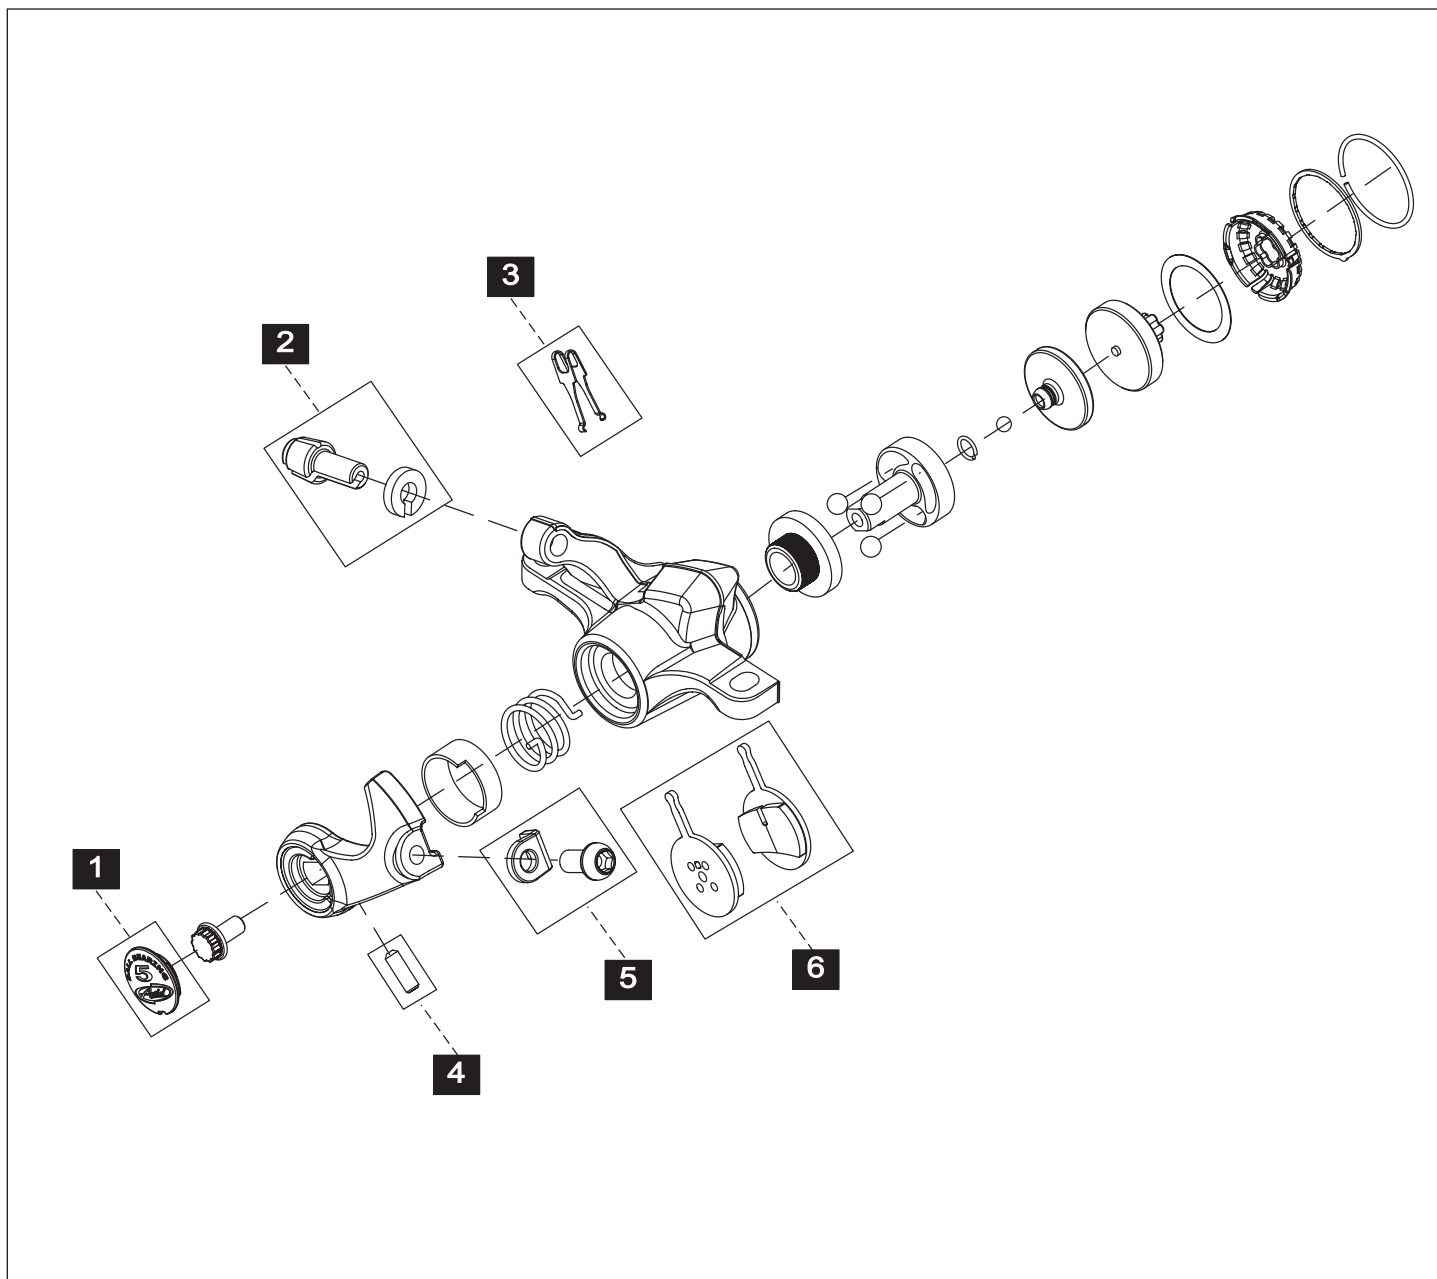

NOT SHOWN:

Rotor Bolt Kit	11.5363.012.300
Bleed Kit	11.5350.100.300
Avid DOT Fluid 2 oz. Bottle	11.5352.300.500

JUICY 7 2004-2005

† Compression hose nut, compression fitting, and hose barb not assembled into Lever assembly.

2005 BB5

- | | | |
|---|----------------------------------------|-----------------|
| 1 | BB5 - Cap, Qty 1 | 11.5309.932.000 |
| 2 | BB5 - Barrel Adjuster | 11.5309.926.000 |
| 3 | BB5 - Pad Spreader, Qty 2 | 11.5310.389.000 |
| 4 | BB5 - Spring Adjust Screw, Qty 1 | 11.5309.934.000 |
| 5 | BB5 - Anchor bolt and Washer, Qty 1 | 11.5309.930.000 |
| 6 | BB5 - Disc Brake Pad (BB5 only), Qty 2 | 11.5369.300.500 |