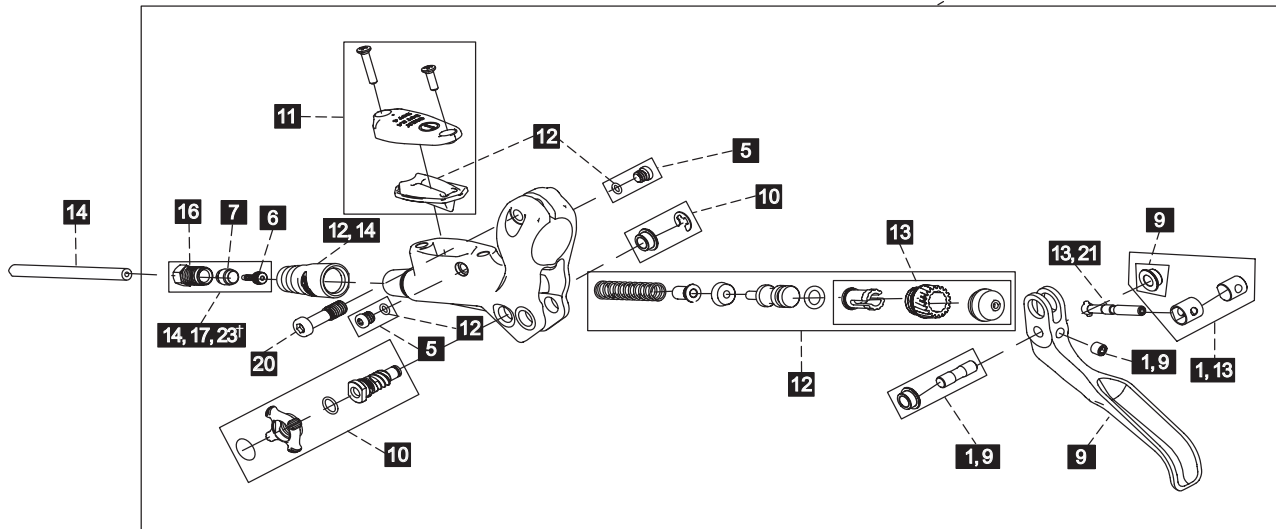

JUICY 7 2004-2005

† Compression hose nut, compression fitting, and hose barb not assembled into Lever assembly.

‡ Banjo and hose crimp ferrule crimped to hose. Banjo included with Hydraulic Line kit only.

1	05 Juicy 5, 04-05 Juicy 7 Pivot Pin Kit, Qty 2	11.5350.300.700	
2	05 Juicy 5, 04-05 Juicy 7 Banjo Bolt, Qty 2	11.5350.800.200	
3	05 Juicy 5, 04-05 Juicy 7 Calip Body Bolt, (1 set of 3)	11.5350.900.900	
4	05 Juicy 5, 04-05 Juicy 7 Calip Bleed Screw, Qty 2	11.5351.100.200	
5	05 Juicy 5, 04-05 Juicy 7 Lvr Bleed Screw, Qty 2	11.5351.200.900	
6	05 Juicy 5, 04-05 Juicy 7 Hose Barb Pack 10pk	11.5351.700.400	
7	05 Juicy 5, 04-05 Juicy 7 Comp Hose Fitting 10pk	11.5351.800.100	
8	05 Juicy 5, 04-05 Juicy 7 Pad Retainer, Qty 2	11.5352.100.100	
9	04-05 Juicy 7 Lever Blade Kit, Qty 1	11.5350.200.000	
10	05 Juicy 7 Star Wheel Kit, Qty 2	11.5309.759.000	
11	05 Juicy 7 Reservoir Kit, Qty 1	11.5309.760.000	
12	05 Juicy 7 Lever Overhaul Kit, Qty 1	11.5309.763.000	
13	05 Juicy 7 Worm Gear Kit, Qty 1	11.5309.762.000	
14	05 Juicy 5 & 7 Hydraulic Line Kit, Qty 1 (2000mm Hose)	11.5309.761.000	
15	05 Juicy 5 & 7 Caliper Overhaul, Qty 1	11.5309.764.000	
16	05 Juicy 5 & 7 Compression Nut 5pk	11.5309.766.000	
17	05 Juicy Compression Hose Fitting Kit, Qty 1	11.5309.765.000	
18	Avid Disc Brake Pad Spreader 10pk	11.5368.501.700	
19	Avid Disc Brake Pad, Qty 2	11.5369.207.700	
20	05 Juicy 5/7 Lever Clamp Bolt, Qty 2	11.5310.383.000	
21	05 Juicy 5/7 Lvr Pushrod, Qty 2	11.5310.379.000	
22	05 Juicy 7 Caliper Assy (assembled)	11.5310.312.000	
23	05 Juicy 7 Lever/Body Assy (assembled)	11.5310.315.000	
	NOT SHOWN:		
	Rotor Bolt Kit		11.5363.012.300
	Bleed Kit		11.5350.100.300
	Avid DOT Fluid 2 oz. Bottle		11.5352.300.500
	2004 Juicy 7 (only)		
	10 04 Juicy 7 Star Wheel Kit, Qty 2		11.5350.400.400
	11 04 Juicy 7 Reservoir, Qty 1		11.5350.600.800
	12 04 Juicy 7 Lever Overhaul Kit, Qty 1		11.5351.400.300
	13 04 Juicy 7 Worm Gear Kit, Qty 1		11.5351.300.600
	14 04 Juicy 7 Hydraulic Line Kit, Qty 1		11.5350.700.500
	15 04 Juicy 7 Caliper Overhaul, Qty 1		11.5351.500.000
	16 04 Juicy 7 Compression Nut 5pk		11.5351.900.800
	17 04 Juicy Hose Fitting Kit, Qty 1		11.5351.600.700
	NOT SHOWN (2004 Juicy 7):		
	04 Juicy 7 Lever (split) Clamp Kit		11.5352.200.800
	04 Juicy 7 Reservoir Cap Kit		11.5350.500.100
	*2005 Juicy part appearance may differ from 2004 Juicy parts.