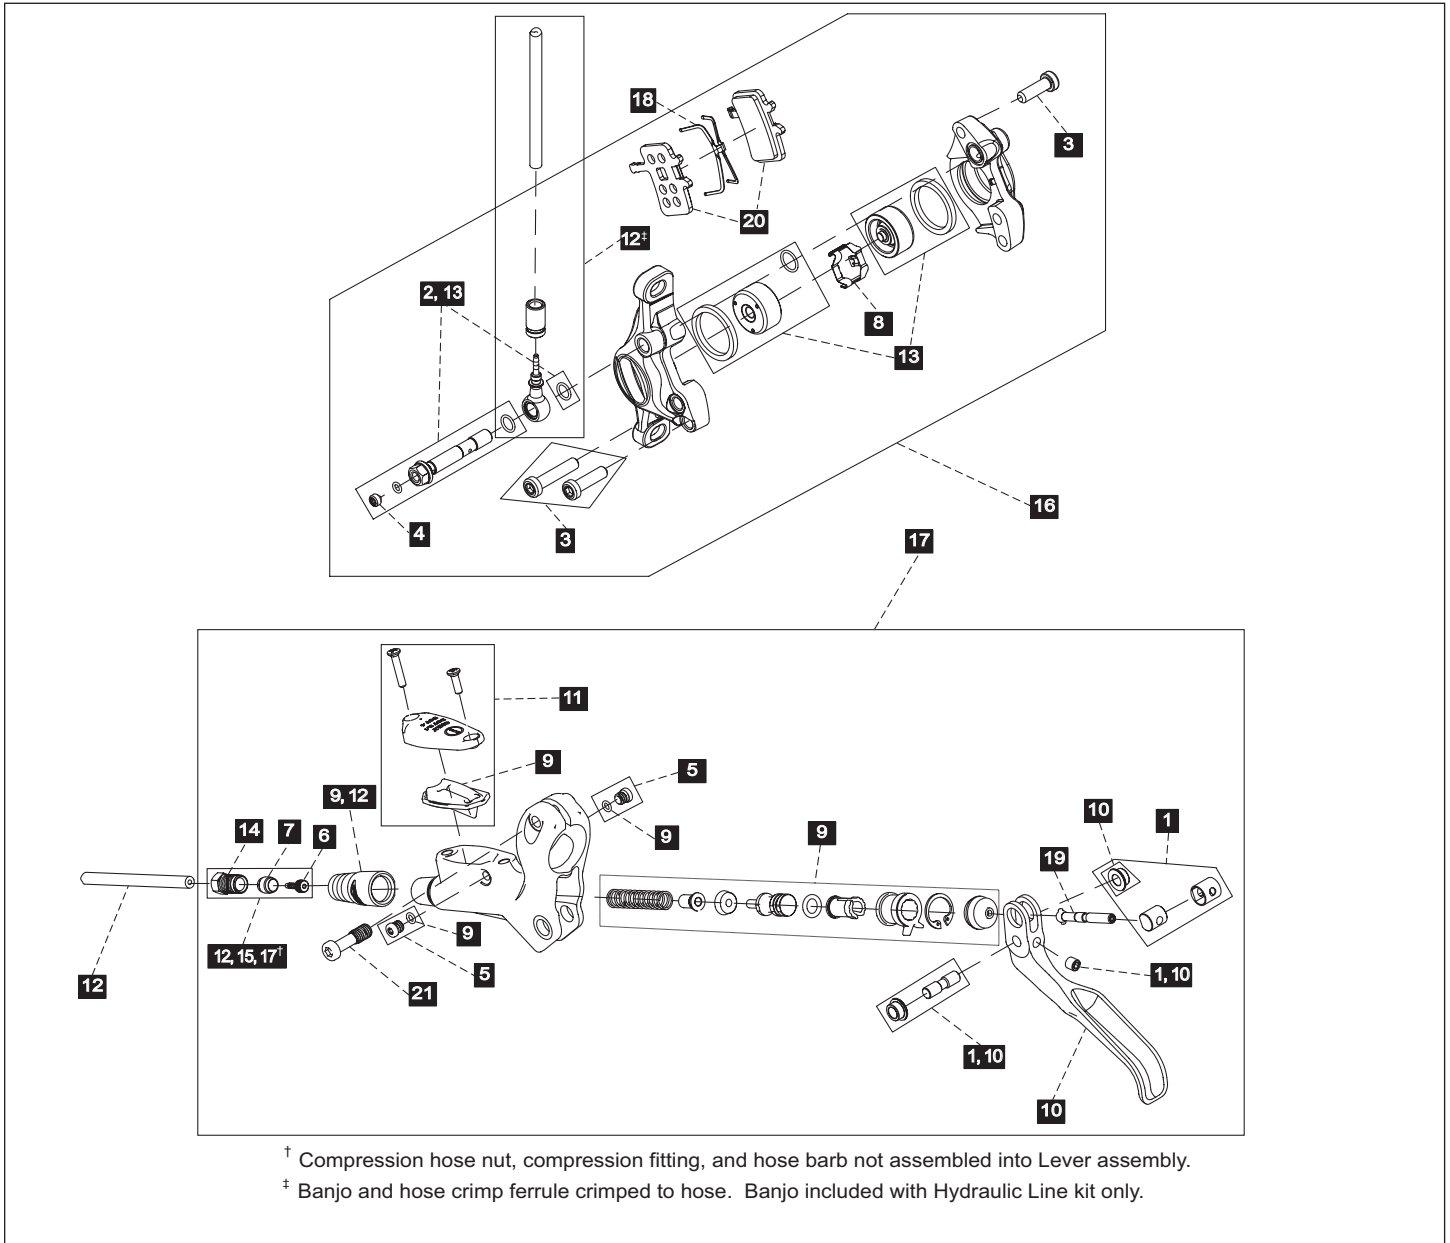

2005 JUICY 5

1	05 Juicy 5, 04-05 Juicy 7 Pivot Pin Kit, Qty 2	11.5350.300.700
2	05 Juicy 5, 04-05 Juicy 7 Banjo Bolt, Qty 2	11.5350.800.200
3	05 Juicy 5, 04-05 Juicy 7 Calip Body Bolt, (1 set of 3)	11.5350.900.900
4	05 Juicy 5, 04-05 Juicy 7 Calip Bleed Screw, Qty 2	11.5351.100.200
5	05 Juicy 5, 04-05 Juicy 7 Lvr Bleed Screw, Qty 2	11.5351.200.900
6	05 Juicy 5, 04-05 Juicy 7 Hose Barb Pack 10pk	11.5351.700.400
7	05 Juicy 5, 04-05 Juicy 7 Compression Hose Fitting 10pk	11.5351.800.100
8	05 Juicy 5, 04-05 Juicy 7 Pad Retainer, Qty 2	11.5352.100.100
9	05 Juicy 5 Lever Overhaul Kit, Qty 1	11.5309.882.000
10	05 Juicy 5 Lever Blade Kit, Qty 1	11.5309.936.000
11	05 Juicy 5 Reservoir Kit, Qty 1	11.5309.954.000
12	05 Juicy 5 & 7 Hydraulic Line Kit, Qty 1 (2000mm hose)	11.5309.761.000
13	05 Juicy 5 & 7 Caliper Overhaul Kit, Qty 1	11.5309.764.000
14	05 Juicy 5 & 7 Compression Hose Nut 5pk	11.5309.766.000
15	05 Juicy Compression Hose Fitting Kit, Qty 1	11.5309.765.000
16	05 Juicy 5 Caliper Assy (assembled)	11.5310.313.000
17	05 Juicy 5 Lever/Body Assy (assembled)	11.5310.314.000
18	Avid Disc Brake Pad Spreader 10pk	11.5368.501.700
19	05 Juicy 5/7 Lvr Pushrod, Qty 2	11.5310.378.000
20	Avid Disc Brake Pad, Qty 2	11.5369.207.700
21	05 Juicy 5/7 Lever Clamp Bolt, Qty 2	11.5310.383.000

NOT SHOWN:

Rotor Bolt Kit	11.5363.012.300
Bleed Kit	11.5350.100.300
Avid DOT Fluid 2 oz. Bottle	11.5352.300.500