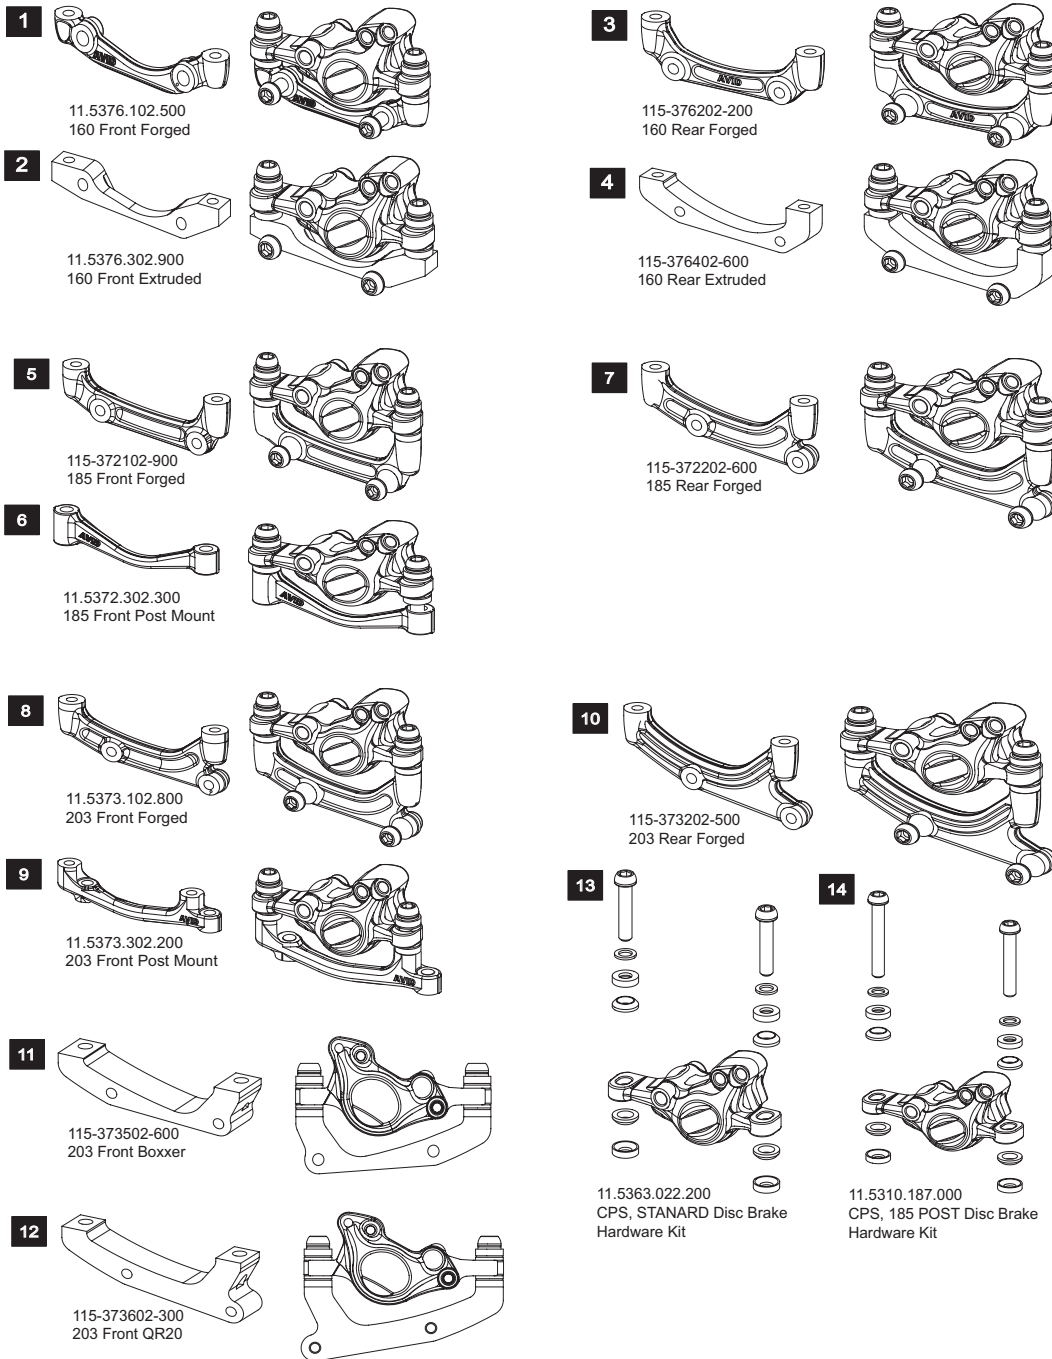

HARDWARE AND BRACKETS 2005

1	J7 Mounting Bracket - F 165/160 mm rotor (forged)	11.5376.102.500
2	CPS Mounting Bracket - F 165/160 mm rotor (extruded)	11.5376.302.900
3	J7 Mounting Bracket - R 165/160 mm rotor (forged)	11.5376.202.200
4	CPS Mounting Bracket - R 165/160 mm rotor (extruded)	11.5376.402.600
5	CPS Mounting Bracket - F 185 mm rotor	11.5372.102.900
6	CPS Mounting Bracket - 185mm Post Mount	11.5372.302.300
7	CPS Mounting Bracket - R 185 mm rotor	11.5372.202.600
8	CPS Mounting Bracket - F 203 mm rotor	11.5373.102.800
9	CPS Mounting Bracket - 203mm post	11.5373.302.200
10	CPS Mounting Bracket - R 203 mm rotor	11.5373.202.500
11	CPS Mounting Bracket - Boxxer 203mm	11.5373.502.600
12	CPS Mounting Bracket - QR 20 203mm	11.5373.602.300
13	CPS Hardware Kit, Standard	11.5363.022.200
14	CPS Hardware Kit, 185 Post Mount Disc	11.5310.187.000